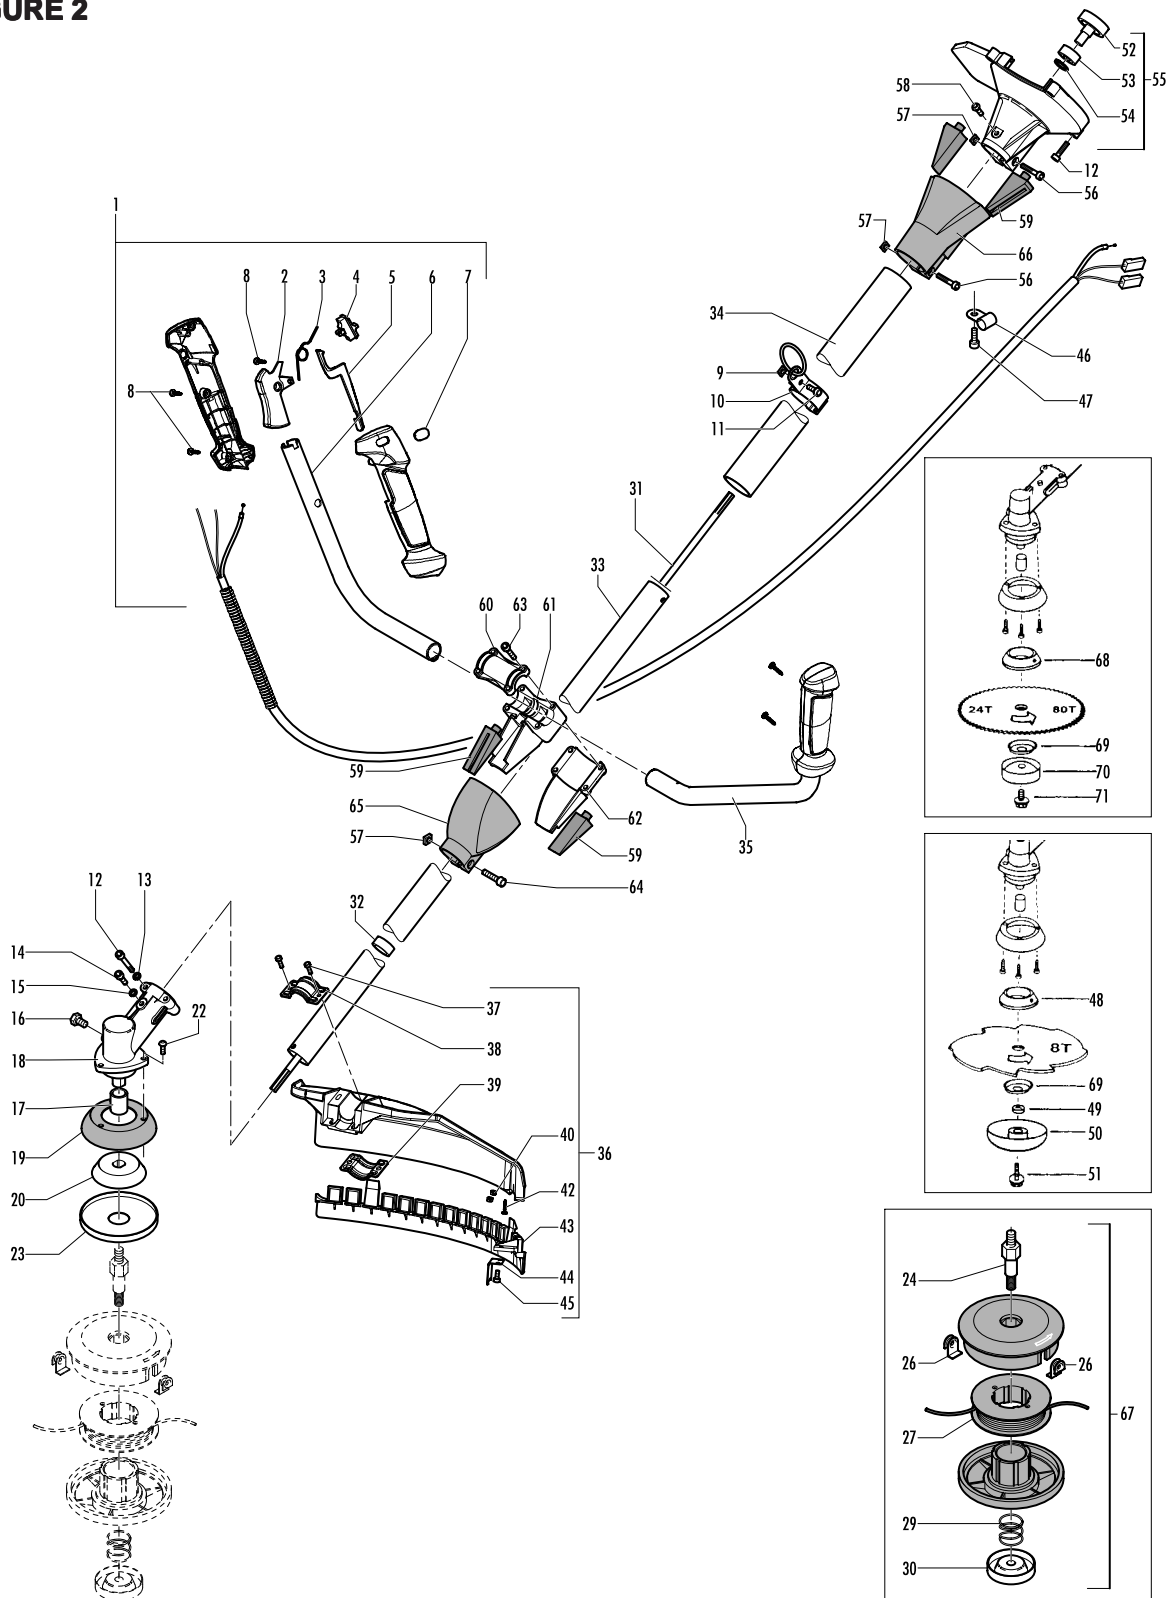

brand	PARTNER

date	MAR/03	SHEET 3/4

Model	Prefix
B 422X	01

Product number
953900396

FIGURE 2