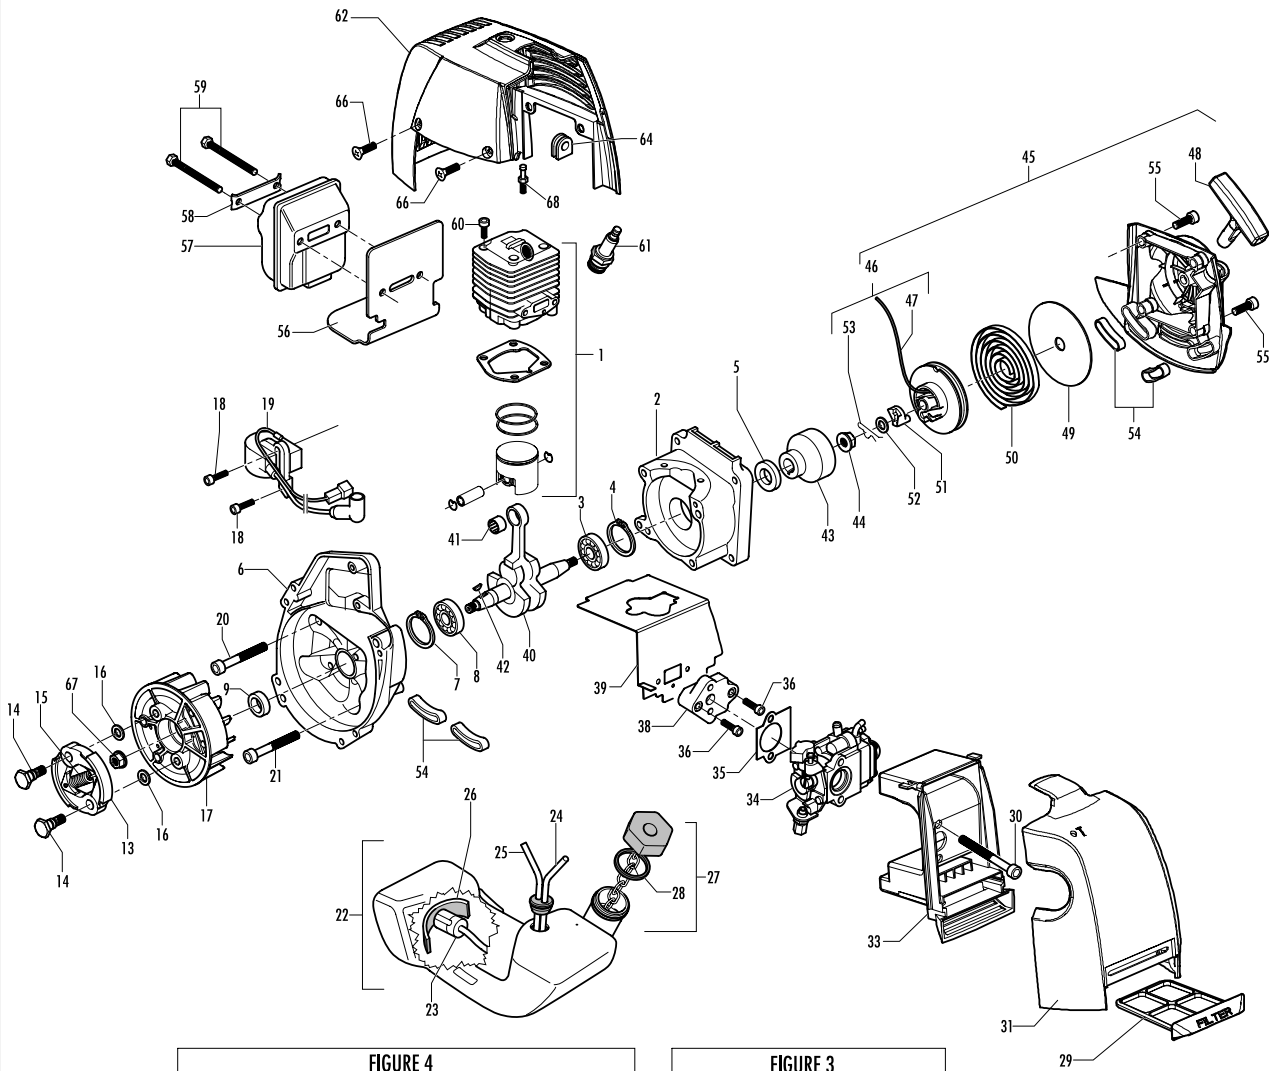

brand	PARTNER

date	MAR/03	SHEET 1/4

Model	Prefix
B 422X	01

Product number
953900396

FIGURE 1