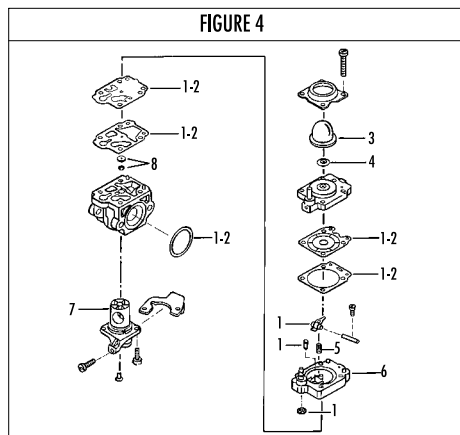

brand	PARTNER

date	MAR/03	SHEET 1/4

Model	Prefix
B 422X	01

Product number
953900396

FIGURE 1