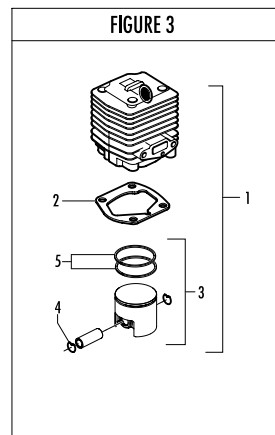

brand	PARTNER

date	MAR/03	SHEET 1/4

Model	Prefix
B 422X	01

Product number
953900396

FIGURE 1